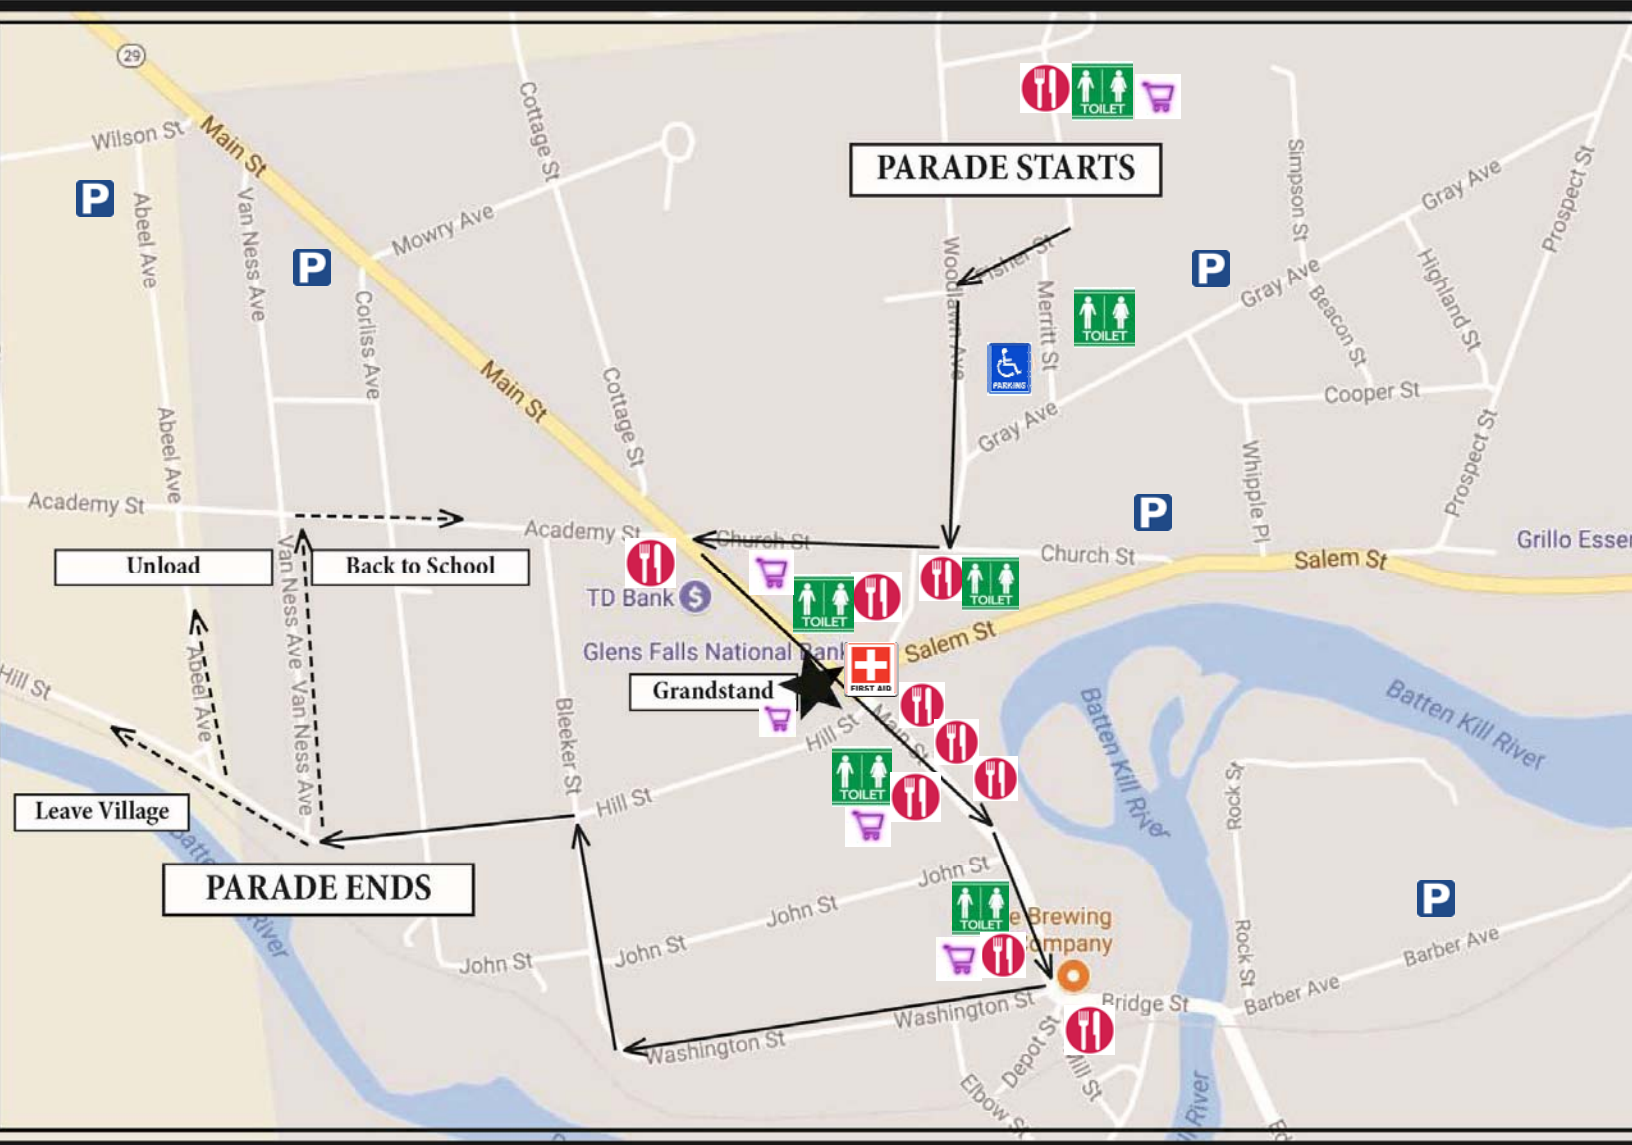

2017 Holiday Lighted Tractor Parade Route & Services

Village Eateries

Village Café & Bakery
 Washington Square Deli
 One One One
 Sweet Beet Bistro

Food Court near 70 Main St.

Moby Dick's Fish Fry
 Bruce's BBQ
 Farmers Feed Bunk

Library Parking Lot

Un Petit Cochon

TD Bank Parking Lot

Fried Dough

Church St. & Washington Sq.

Revolution Café

50 Main St.

Round House Bakery Café

4 Main St. Parking Lot

Reggie's Veggies

10 Main St.

Apple Pie Fries

Handicap Parking

Greenwich Central School
 Middle Grade parking lot facing
 Woodlawn Avenue

Souvenirs

Greenwich High School
 Mowry Park • Grandstand
 Food Court Parking Lot
 10 Main Street
 Mobile Vendors along Main Street

First Aid

Rescue truck near Grandstand