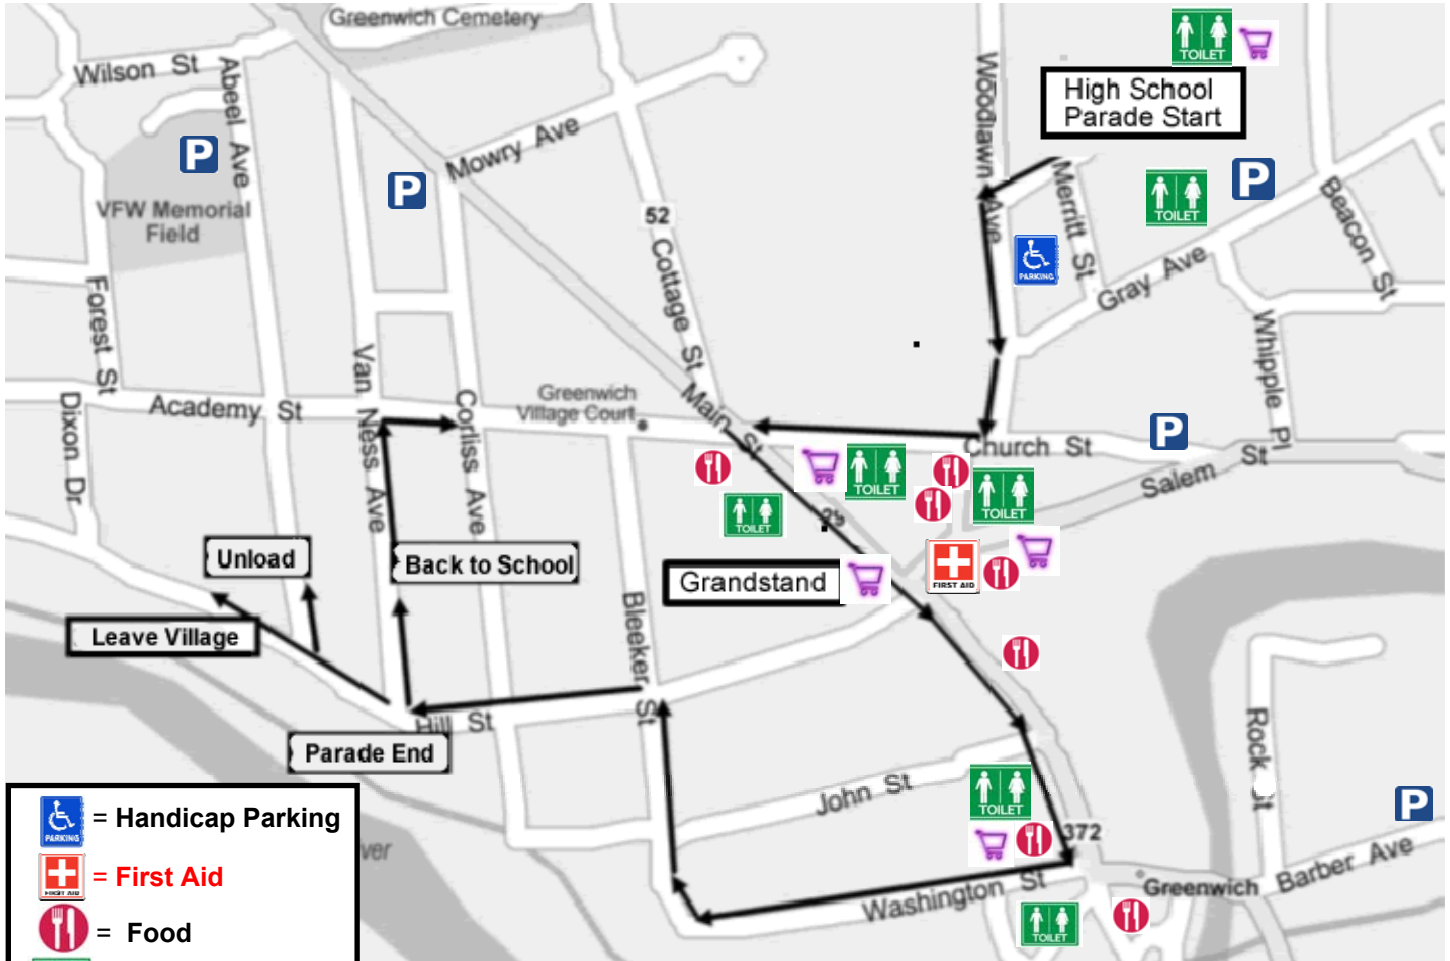

2018 Holiday Lighted Tractor Parade Route & Services

	= Handicap Parking
	= First Aid
	= Food
	= Toilet
	= Parking
	= Souvenirs

Village Establishment

- Village Café & Bakery
- Sweet Beet Bistro
- Just Meats
- Argyle Brewing

Church St & Washington Sq

- Farmers Feed Bunk

- Curvy Girls

4 Main St. Parking Lot

- Reggie's Veggies

Viking Fabrication

- Moby Dicks Fish Fry

Handicap Parking

- Greenwich Central School
- Middle Grade Parking Lot facing Woodlawn Ave

Souvenirs

- Mobile vendors along Main St.
- Mowry Park • Grandstand
- Greenwich High School
- Viking Fabrication
- Washington Square

First Aid

- Rescue truck parked near Grandstand

2015 Lighted Tractor Parade Route & Services

F = Food
 P = Parking*
 T = Toilets
 S = Souvenirs
 * Additional parking
 on side streets

P
S
F
T