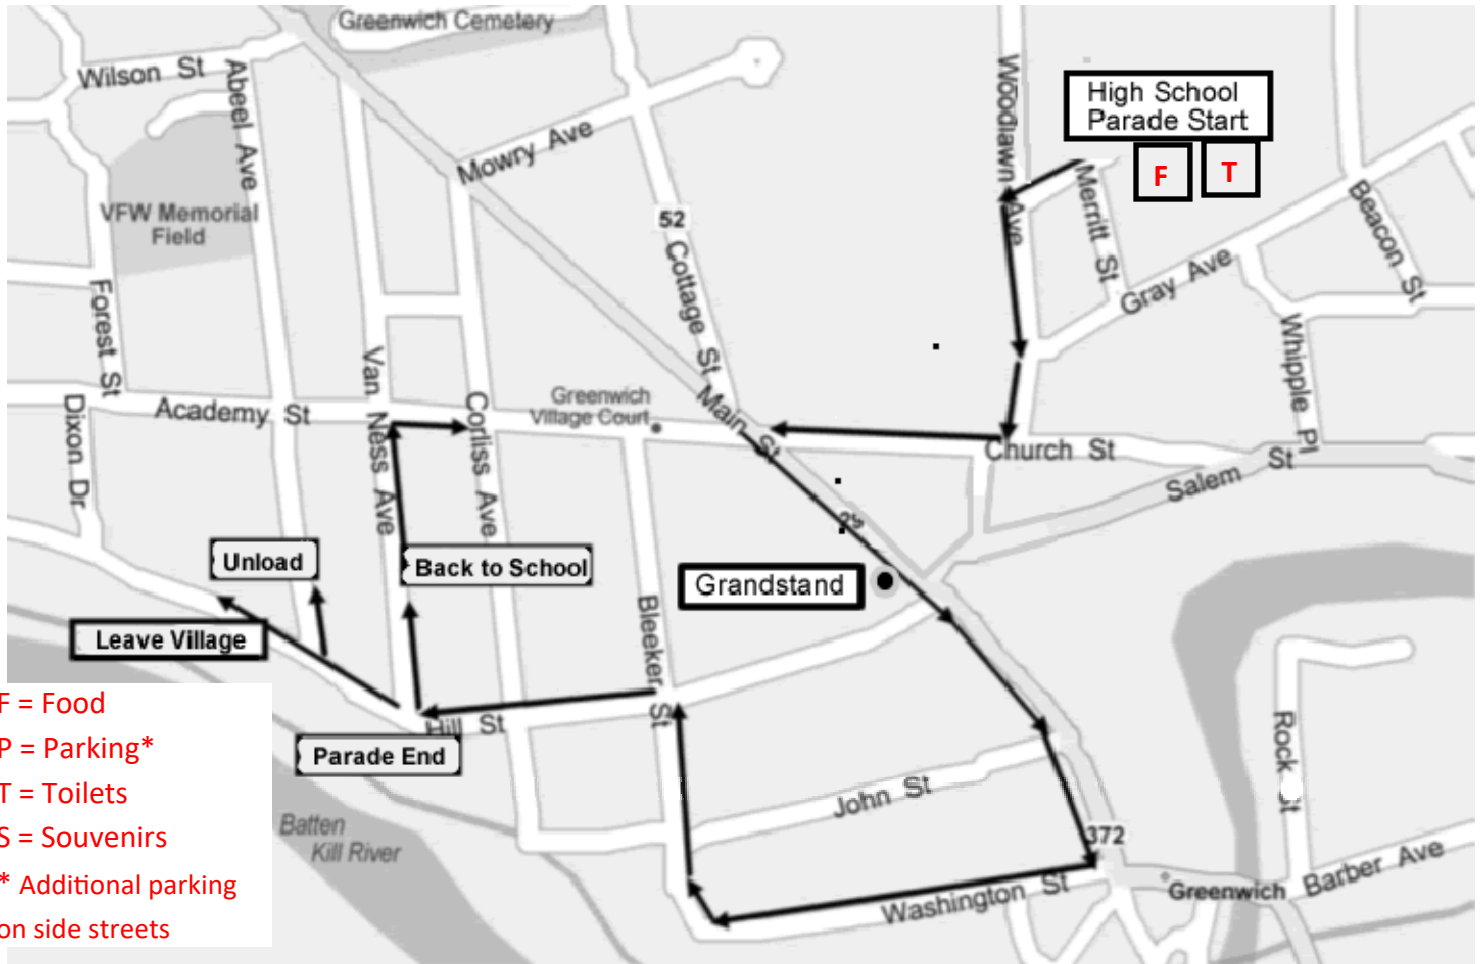

Library Parking Lot

- Un Petit Cochon

Napa/Allied Auto

- Farmer's Feed Bunk

Battenkill Motors Repair

- Round House Bakery Cafe

TD Bank Parking Lot

- Fried Dough

Church St & Washington Sq

- Farmers Feed Bunk

- Curvy Girls

4 Main St. Parking Lot

- Reggie's Veggies

Viking Fabrication

- Moby Dicks Fish Fry

Handicap Parking

- Greenwich Central School
- Middle Grade Parking Lot facing Woodlawn Ave

Souvenirs

- Mobile vendors along Main St.
- Mowry Park • Grandstand
- Greenwich High School
- Viking Fabrication
- Washington Square

First Aid

- Rescue truck parked near Grandstand

2015 Lighted Tractor Parade Route & Services

F = Food
 P = Parking*
 T = Toilets
 S = Souvenirs
 * Additional parking
 on side streets

P
S
F
T